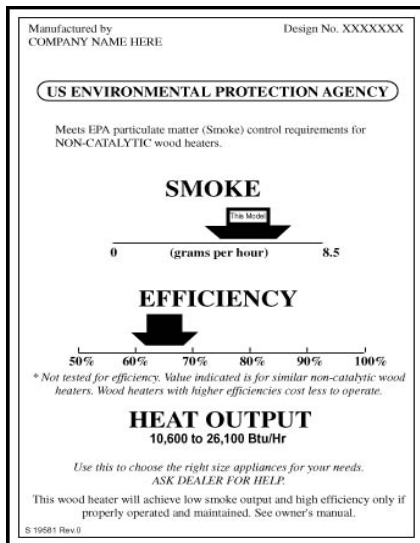

# List of EPA Certified Wood Stoves September 12, 2012

EPA Wood Heater Program

Enclosed is the list of wood stoves certified by the United States Environmental Protection Agency (EPA). An EPA certified wood stove or wood heating appliance has been independently tested by an accredited laboratory to meet a particulate emissions limit of 7.5\* grams per hour for noncatalytic wood stoves and 4.1\* grams per hour for catalytic wood stoves. All wood heating appliances subject to the New Source Performance Standard for New Residential Wood Heaters under the Clean Air Act offered for sale in the United States are required to meet these emission limits. An EPA certified wood stove can be identified by a temporary paper label attached to the front of the wood stove and a permanent metal label affixed to the back or side of the wood stove (See examples below). Please contact John DuPree at 202-564-5950 should you have questions regarding a particular model line or manufacturer.